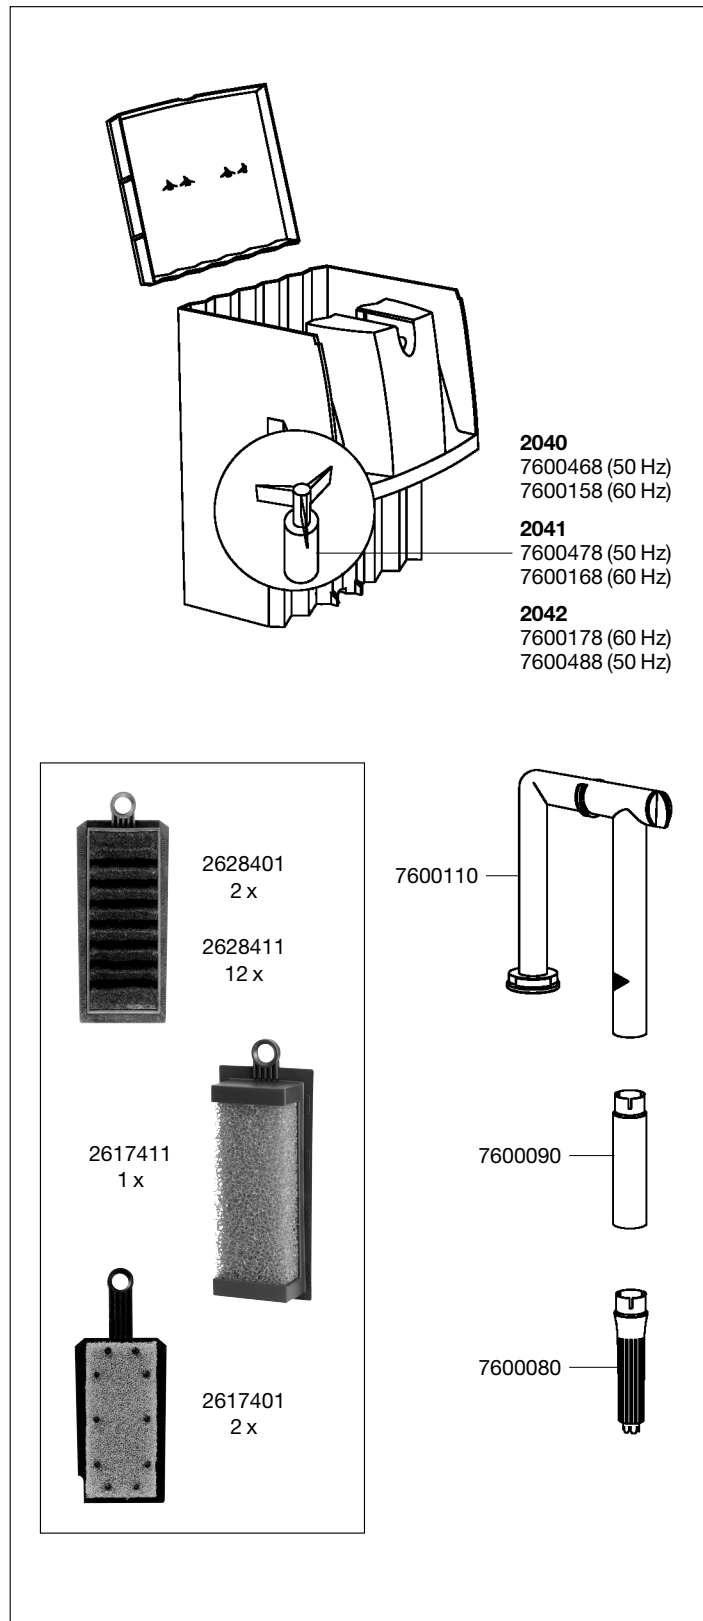

External filters

2040 / 2041 / 2042

Spare parts. Subject to change without prior notice.

Order no.	Spare part
2628401	3D active carbon insert (2 pieces)
2628411	3D active carbon insert (12 pieces)
2617401	Bio foam cartridge (2 pieces)
2617411	Bio foam cartridge large
7600158	Impeller (60 Hz) for 2040
7600168	Impeller (60 Hz) for 2041
7600178	Impeller (60 Hz) for 2042
7600468	Impeller (50 Hz) for 2040
7600478	Impeller (50 Hz) for 2041
7600488	Impeller (50 Hz) for 2042
7600110	Suction tube
7600090	Extension for suction tube (2 pieces)
7600080	Inlet strainer