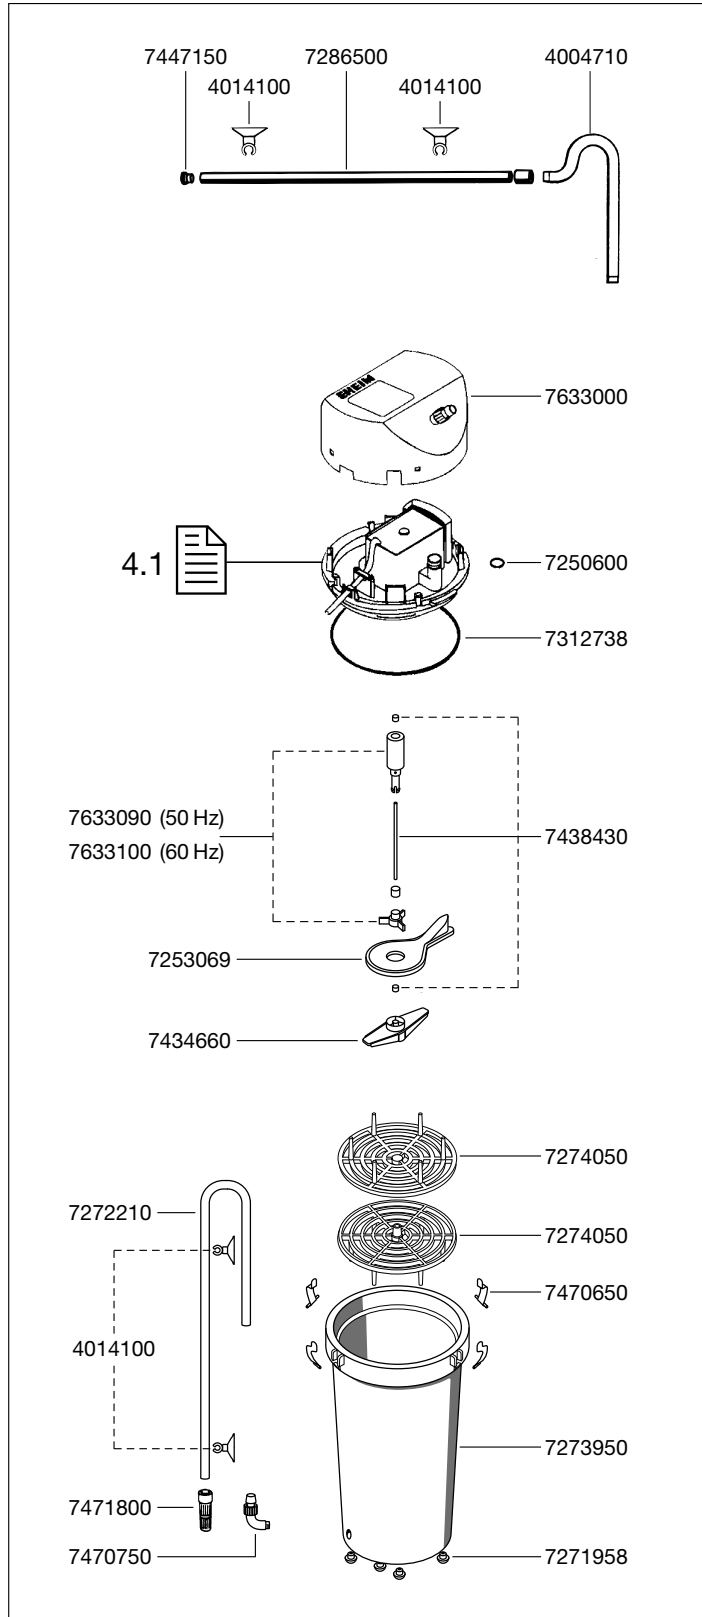

1215 Pump head

2215 External filterr – classic 350

Spare parts. Subject to change without prior notice.

Order no.	Spare part
4004710	Outlet pipe
4004940	Hose, pressure and suction side
4009560	Set of cleaning brushes (not shown)
4014100	Suction cup with clip ø 13 mm (2 pieces)
7250600	Sealing ring (2 pieces)
7253069	Pump cover
7271958	Rubber feet set (5 pieces)
7272210	Intake pipe
7273950	Canister
7274050	Lattice screen
7286500	Outlet jet pipe
7312738	Sealing ring
7400008	Filter bag (not shown)
7434660	Securing piece with bushing
7438430	Shaft with bushings
7447150	Set of pipe plugs
7470650	Spring clip (4 pieces)
7470750	Threaded connector
7471800	Inlet strainer
7633000	Cover
7633090	Impeller 50 Hz – from series 88011
7633100	Impeller 60 Hz – from series 88011