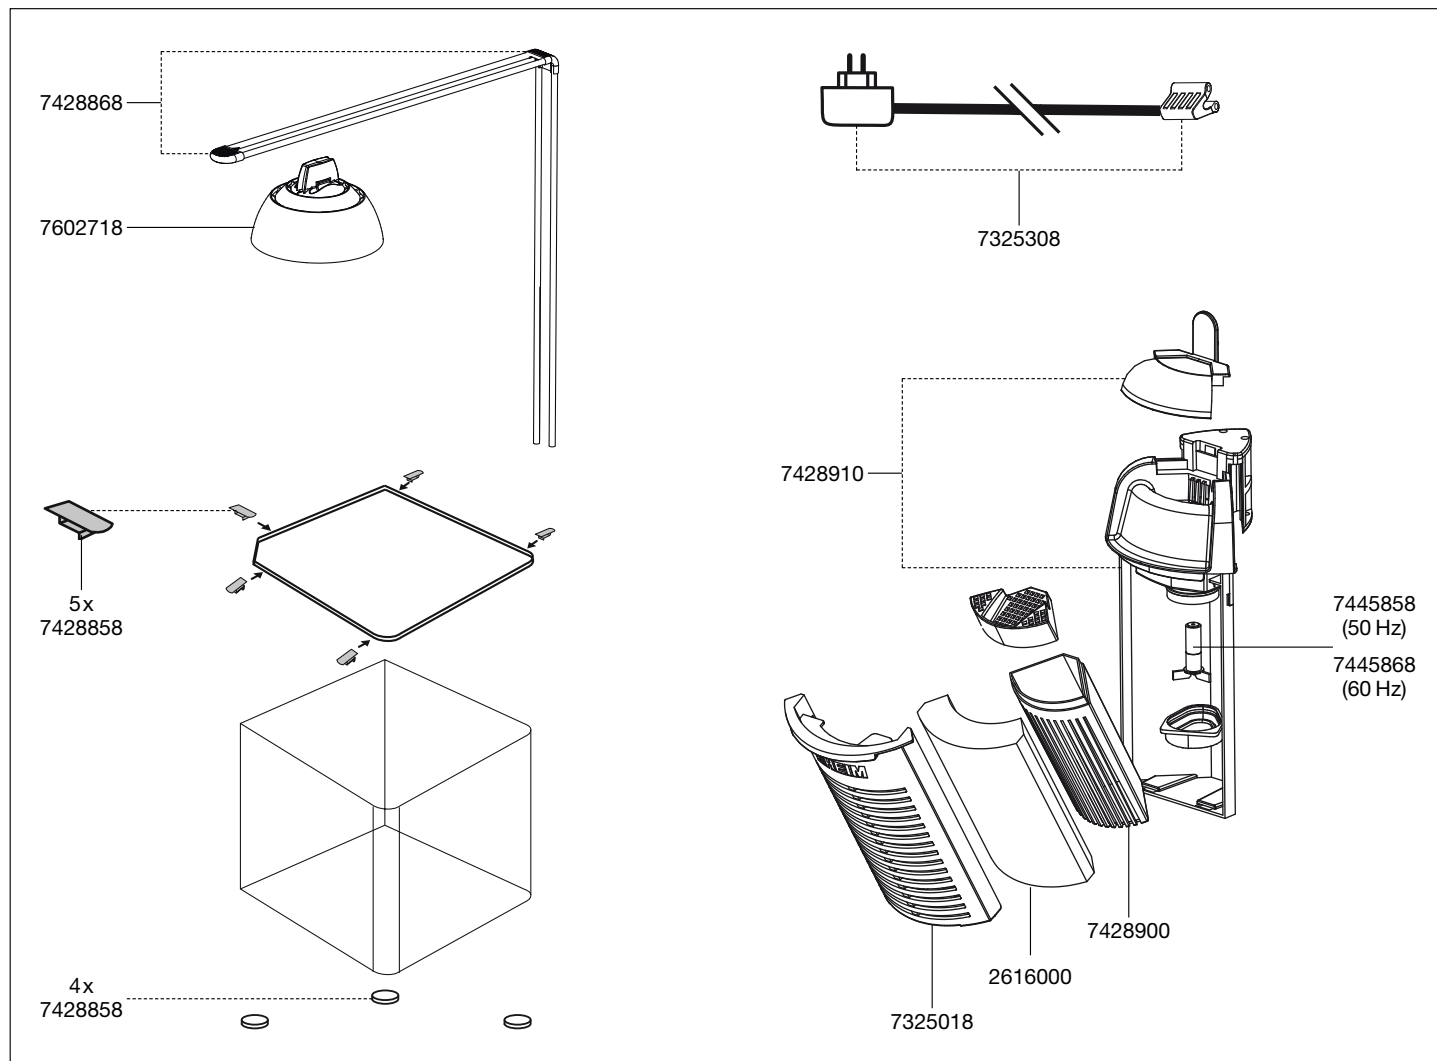

6400 Nano aquarium set **aquastyle 16**

6401 Nano aquarium set **aquastyle 24**

6402 Nano aquarium set **aquastyle 35**

**EHEIM**

Spare parts. Subject to change without prior notice.

Order no.	Spare part	6400 / 6401 / 6402
2616000	Filter cartridge (2 pieces)	
7325018	Filter cover	
7325308	Transformer 100-240 V / 50-60 Hz Europe plug	
7428858	Set hood clip (5 x) and rubber feed (4 x)	

Order no.	Spare part	6400 / 6401 / 6402
7428868	Parts for lamp holder	
7428900	Media box with cover	
7428910	Set cover	
7445858	Impeller for 50 Hz	
7445868	Impeller for 60 Hz	
7602718	Power LED lamp	